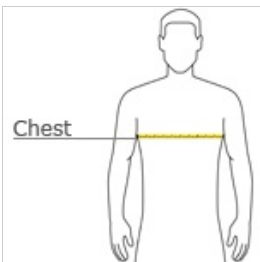

CARE INSTRUCTIONS

Machine wash cold, inside out with like colors. Only non-chlorine bleach when needed. Tumble dry medium, medium/hot iron. Do not iron decoration.

front

back

HOW TO MEASURE

CHEST WIDTH

Measure under the arm and around the fullest part of the chest with arms down, keeping tape horizontal.

SIZE CHART

	S	M	L	XL	2XL	3XL	4XL
Chest	35-37	38-40	41-43	44-46	47-49	50-53	54-57

COLOR INFORMATION

 Aquatic Blue PMS 2389C	 Ash* PMS COOL GREY 3 C	 Athletic Heather* PMS COOL GREY	 Athletic Maroon PMS 209C	 Bright Aqua PMS 321C	 Candy Pink PMS 189C	 Cardinal PMS 7638C	 Carolina Blue PMS 7682C	 Charcoal PMS COOL GRAY 11C	 Clover Green PMS 347C	 Coyote Brown
 Dark Chocolate Brown PMS 412C	 Dark Green PMS 560C	 Dark Heather Grey* PMS 7540 C	 Gold PMS 137C	 Graphite Heather	 Heather Athletic Maroon* PMS 7644 C	 Heather Dark Chocolate Brown* C	 Heather Navy* PMS 2379 C	 Heather Purple* PMS 7672C	 Heather Red* PMS 703 C	 Heather Royal* PMS 7683 C
 Heather Sangria* PMS 2046 C	 Jet Black PMS NTR BLACK C	 Kelly PMS 340C	 Light Blue PMS 278C	 Lime PMS 367C	 Medium Grey PMS 2332C	 Natural PMS 9185C	 Navy PMS 2380C	 Neon Blue* PMS 801 C	 Neon Green* PMS 902C	 Neon Orange* PMS 811 C