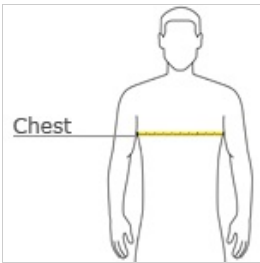

CARE INSTRUCTIONS

Machine wash cold, inside out with like colors. Only non-chlorine bleach when needed. Tumble dry medium, medium/hot iron. Do not iron decoration.

front

back

HOW TO MEASURE

CHEST WIDTH

Measure under the arm and around the fullest part of the chest with arms down, keeping tape horizontal.

SIZE CHART

| | XS | S | M | L | XL |
|-------|-------|-------|-------|-------|-------|
| Size | 4/5 | 6/8 | 10/12 | 14/16 | 18/20 |
| Chest | 22-24 | 25-27 | 28-30 | 30-32 | 32-34 |

COLOR INFORMATION

| | | | | | | | | | | |
|-----------------------------------|------------------------------|---------------------------------------|-----------------------------|-----------------------------|-------------------------|----------------------------|----------------------------------|--------------------------|-------------------------------------|------------------------|
| | | | | | | | | | | |
| Aquatic Blue PMS 2389C | Ash* PMS COOL GREY 3 C | Athletic Heather* PMS COOL GREY | Athletic Maroon PMS 209C | Bright Aqua | Candy Pink PMS 189C | Cardinal PMS 7638C | Charcoal PMS COOL GRAY 11C | Clover Green PMS 347C | Dark Chocolate Brown PMS 412C | Dark Green PMS 560C |
| | | | | | | | | | | |
| Dark Heather Grey PMS 7540C | Gold PMS 137C | Graphite Heather | Heather Navy PMS 2379C | Heather Purple PMS 7672C | Heather Red PMS 703C | Heather Royal PMS 7684C | Jet Black PMS NTR BLACK C | Kelly PMS 340C | Light Blue PMS 278C | Lime PMS 367C |
| | | | | | | | | | | |
| Natural PMS 9185C | Navy PMS 2380C | Neon Blue* PMS 801 C | Neon Green* PMS 909 C | Neon Orange* PMS 811 C | Neon Pink* PMS 926 C | Neon Yellow* PMS 379 C | Orange PMS 172C | Purple PMS 7672C | Red PMS 200C | Royal PMS 2133C |